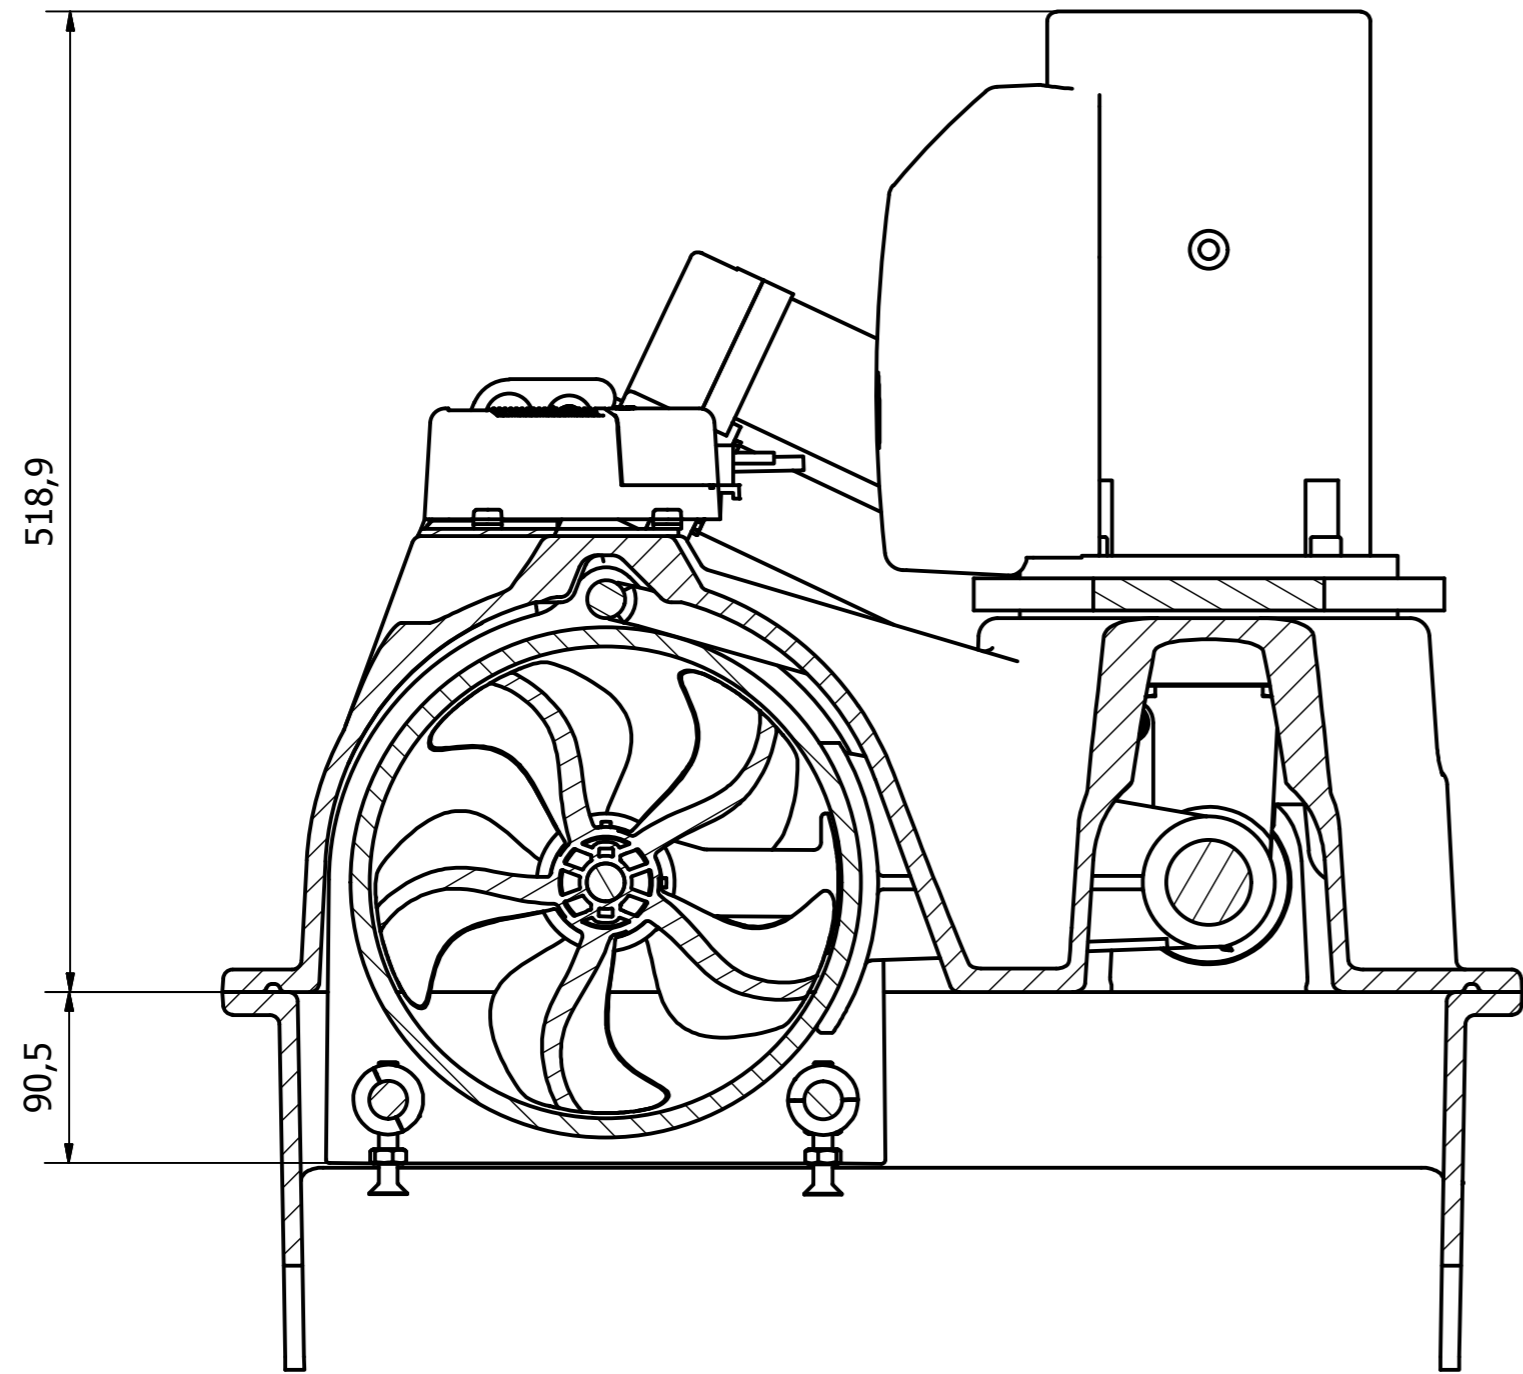

A-A (1:4)

Designed by Elvira H.	Material Type	Date 06.07.2016	Drawing nr SM-117399	Tolerance NS-ISO 2768-1
Copyright All rights reserved		Title SR130TC closed		
	Part nr	Weight 71,558 kg	Size A2	Scale
		Edition 1	Sheet 1 / 1	