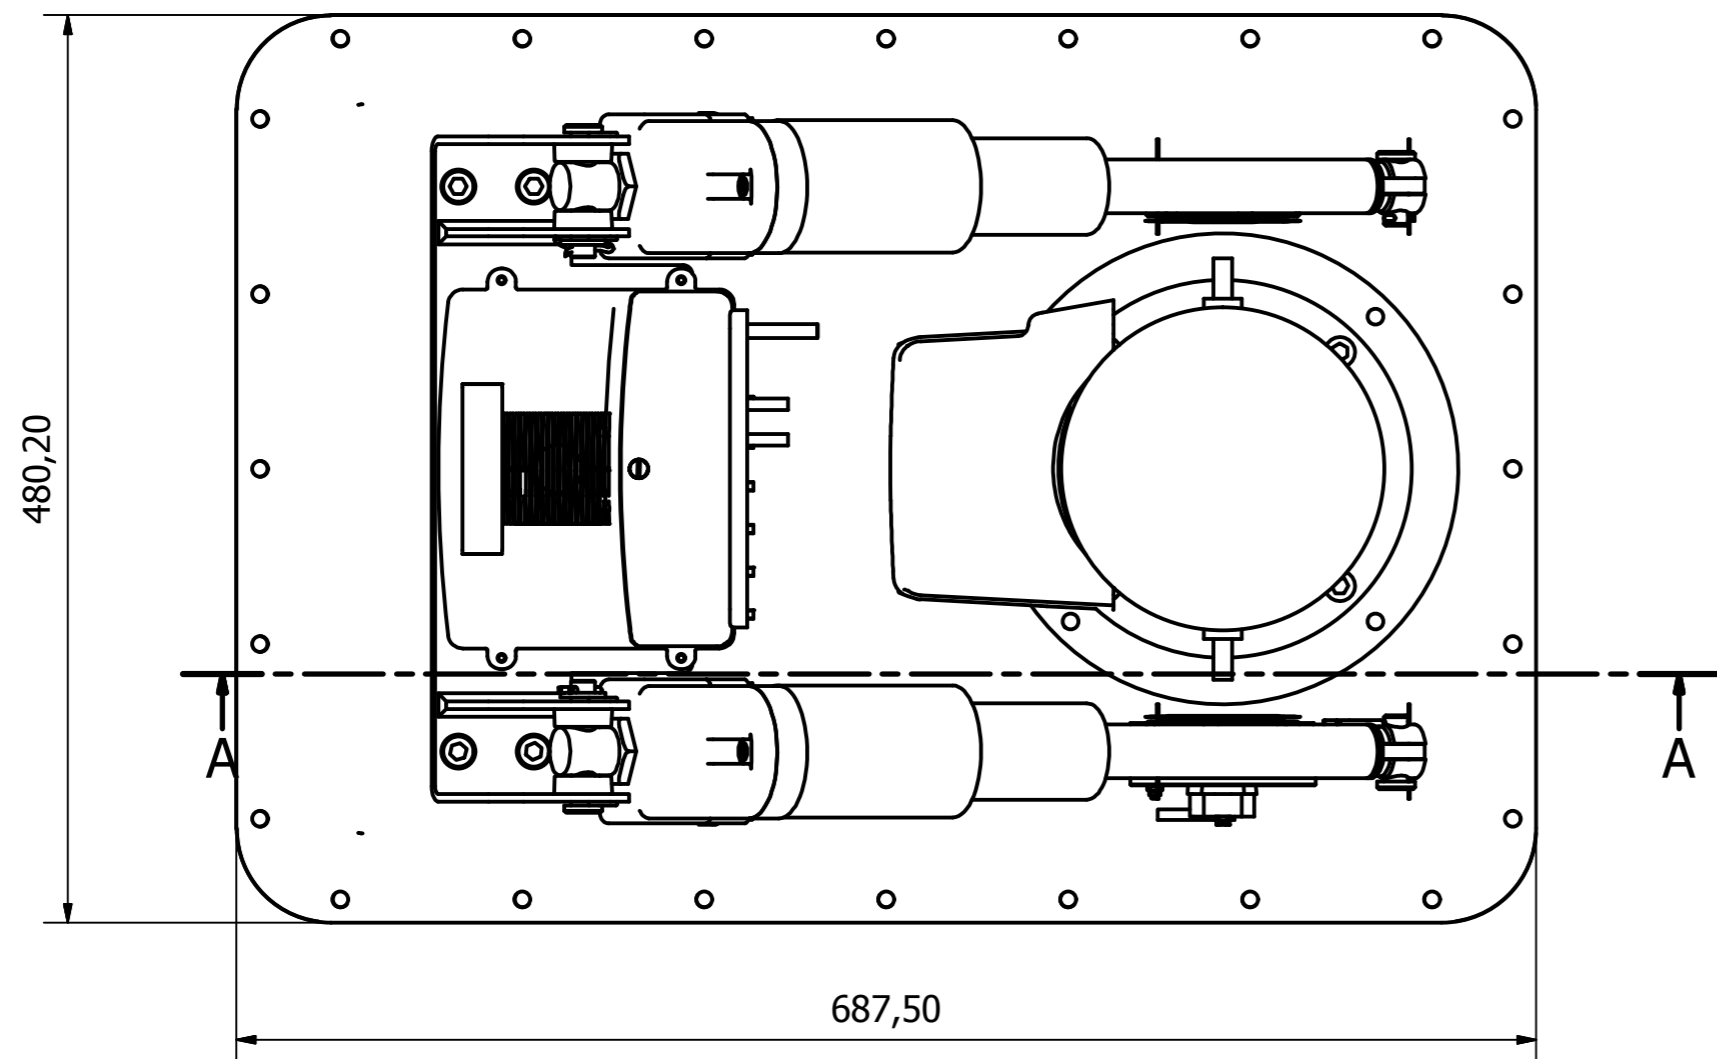

A-A (1:4)

Designed by Elvira H.	Material Type	Date 06.07.2016	Drawing nr SM-117399	Tolerance NS-ISO 2768-1
Copyright All rights reserved		Title SR130TC closed		
	Part nr	Weight 71,558 kg	Size A2	Scale
		Edition 1	Sheet 1 / 1	